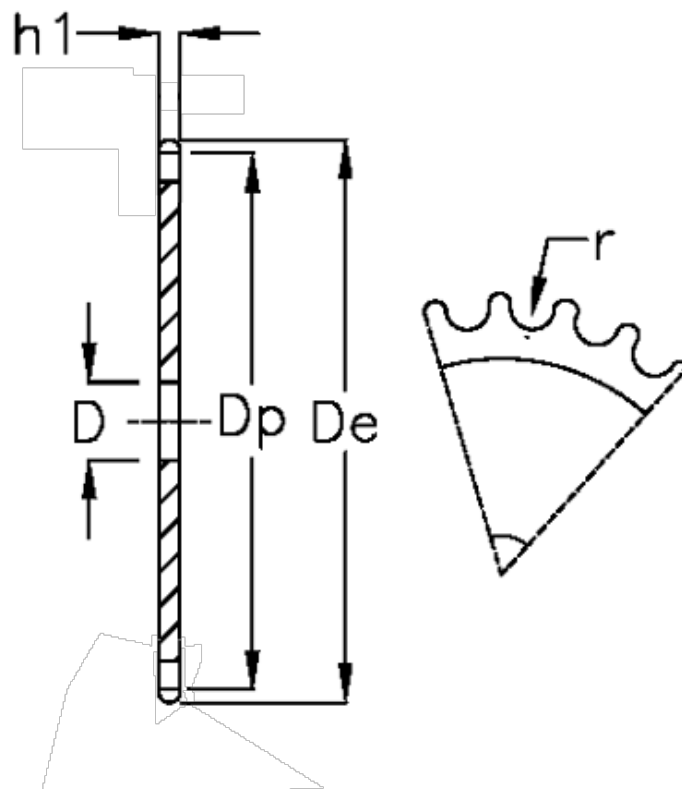

Article number: 616021003066

Description: Plate wheel 06 B-1 Z=66 simplex

## Measures

C	= 1
D	= 20
De	= 204.6
Dp	= 200.18
For chain size	= 3/8 x 7/32
For chain type	= 06 B-1
h1	= 5.3
Number of teeth	= 66

r = 6.35